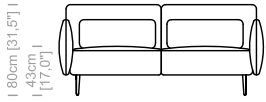

Molleggio: cinghie elastiche.

Piedini: antiscivolo, in acciaio, con finitura nera, altezza 17cm.

Rivestimento: in tessuto, microfibra, ecopelle, completamente sfoderabile. Disponibile in vera pelle (rivest. cuscini sfoderabile).

Structure: in solid fir, plywood, fiber, completely covered by resin-treated fabric.

Padding: seat in non deformable polyurethane foam density 30Kg/m³, covered by resin-treated fabric. Backrest and lumbar cushions in non deformable polyurethane foam, covered by polyester fiber.

Le misure sono espresse in centimetri e [pollici]
All dimensions are in centimeters and [inches]

Divano 2 posti maxi
2 maxi seater sofa

Divano 3 posti
3 seater sofa

Divano 3 posti maxi
3 maxi seater sofa