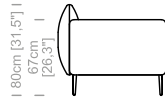

Molleggio: cinghie elastiche.

Piedini: antiscivolo, in acciaio, con finitura nera, altezza 17cm.

Rivestimento: in tessuto, microfibra, ecopelle, completamente sfoderabile. Disponibile in vera pelle (rivest. cuscini sfoderabile).

Structure: in solid fir, plywood, fiber, completely covered by resin-treated fabric.

Padding: seat in non deformable polyurethane foam density 30Kg/m³, covered by resin-treated fabric. Backrest and lumbar cushions in non deformable polyurethane foam, covered by polyester fiber.

Le misure sono espresse in centimetri e [pollici]
All dimensions are in centimeters and [inches]

Divano 2 posti maxi
2 maxi seater sofa

Divano 3 posti
3 seater sofa

Divano 3 posti maxi
3 maxi seater sofa